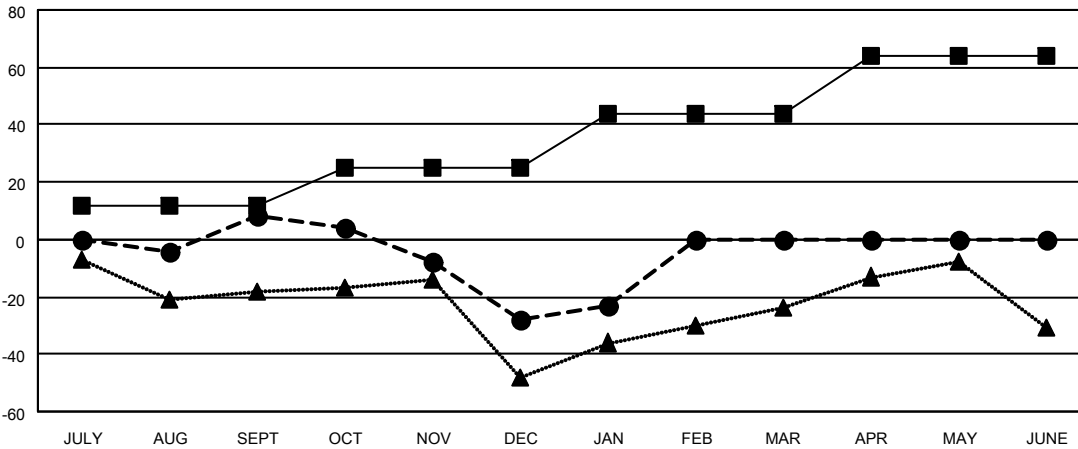

GMT MONTHLY MEMBERSHIP PROGRESS REPORT

Results as of: 1/31/2024

Multiple District 40

LOCATION: NEW MEXICO

GMT: OPEN

GMT CA 1

Clubs			
RESULTS FOR 2023-2024			
QUARTER	NEW CLUB GOAL	NEW CLUBS	DROPPED CLUBS
JULY/AUG/SEPT	0	0	0
OCT/NOV/DEC	1	0	1
JAN/FEB/MAR	0	0	0
APR/MAY/JUNE	1	0	0

Members			
RESULTS FOR 2023-2024			
QUARTER	MEMBER GROWTH NET GOAL	MEMBER GROWTH ACTUAL	DROPPED MEMBERS ACTUAL (including transfers)
JULY/AUG/SEPT	12	41	30
OCT/NOV/DEC	13	23	49
JAN/FEB/MAR	19	15	8
APR/MAY/JUNE	20	0	0

GOALS AND ACTUAL NEW CLUBS CUMULATIVE

- - CURRENT YEAR GOALS FOR NEW CLUBS
- - CURRENT YEAR ACTUAL NEW CLUBS
- ▲ - LAST YEAR ACTUAL NEW CLUBS

GOALS AND ACTUAL MEMBERS CUMULATIVE

- - MEMBER GROWTH NET GOAL
- - MEMBER GROWTH ACTUAL
- ▲ - LAST YEAR MEMBERSHIP ACTUAL