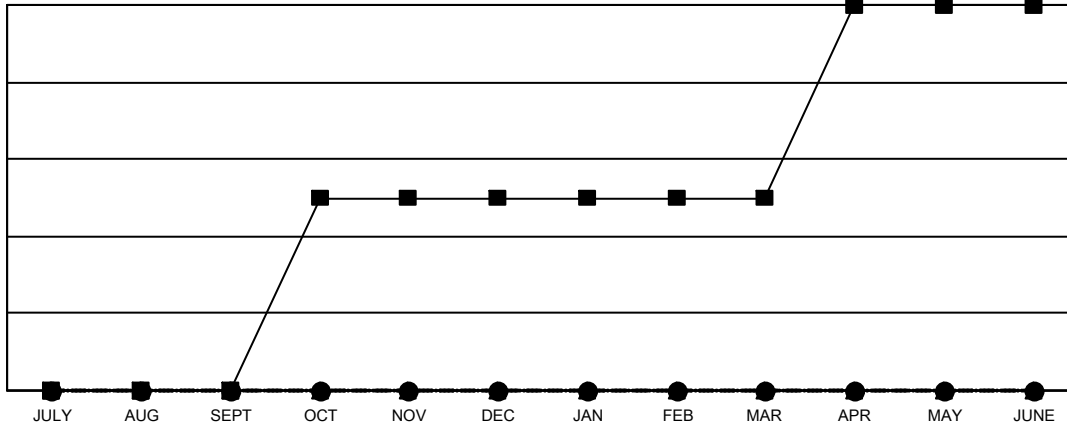

GMT MONTHLY MEMBERSHIP PROGRESS REPORT

Results as of: 1/31/2024

Multiple District 40

LOCATION: NEW MEXICO

GMT: OPEN

GMT CA 1

Clubs			
RESULTS FOR 2023-2024			
QUARTER	NEW CLUB GOAL	NEW CLUBS	DROPPED CLUBS
JULY/AUG/SEPT	0	0	0
OCT/NOV/DEC	1	0	1
JAN/FEB/MAR	0	0	0
APR/MAY/JUNE	1	0	0

Members			
RESULTS FOR 2023-2024			
QUARTER	MEMBER GROWTH NET GOAL	MEMBER GROWTH ACTUAL	DROPPED MEMBERS ACTUAL (including transfers)
JULY/AUG/SEPT	12	41	30
OCT/NOV/DEC	13	23	49
JAN/FEB/MAR	19	15	8
APR/MAY/JUNE	20	0	0

GOALS AND ACTUAL NEW CLUBS CUMULATIVE

- - CURRENT YEAR GOALS FOR NEW CLUBS
- - CURRENT YEAR ACTUAL NEW CLUBS
- ▲ - LAST YEAR ACTUAL NEW CLUBS

GOALS AND ACTUAL MEMBERS CUMULATIVE

- - MEMBER GROWTH NET GOAL
- - MEMBER GROWTH ACTUAL
- ▲ - LAST YEAR MEMBERSHIP ACTUAL